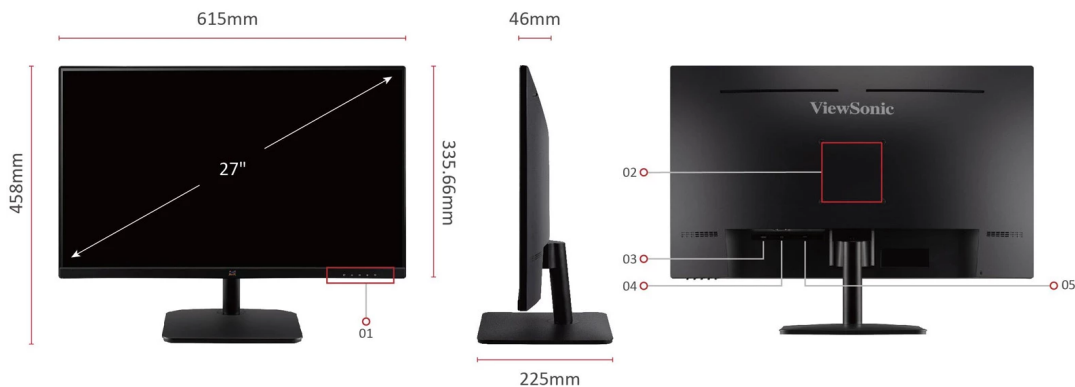

Key Features

- SuperClear® IPS panel
- Full HD 1080p resolution
- HDMI and VGA inputs for flexible connectivity
- 75Hz Refresh rate delivers fluid visuals
- Built-in Low Blue Light Screen for comfortable viewing

Product Description

The ViewSonic VA2732-H is a 27" (27" viewable) Full HD Monitor with IPS technology and flexible connectivity for use in the office or at home. With SuperClear® IPS technology and Full HD resolution, images are clear and detailed from a wide range of viewing angles. HDMI and VGA inputs allow for increased setup flexibility when connecting with other devices. The VA2732-H's three-sided frameless bezel delivers a seamless viewing experience and comes equipped with Eye Care technology to help eliminate eye strain resulting from extended viewing periods. VESA compatibility guarantees easy adaption to both multi-monitor or wall-mount set ups.

1. Menu Control Panel
2. VESA Compatible (Wall Mount 100 x 100mm)
3. HDMI
4. VGA
5. DC in

Visit Us

www.viewsonic.com

DISPLAY

Display Size (in.):	27
Viewable Area (in.):	27
Panel Type:	IPS Technology
Resolution:	1920 x 1080
Resolution Type:	FHD (Full HD)
Static Contrast Ratio:	1,000:1 (typ)
Dynamic Contrast Ratio:	50M:1
Light Source:	LED
Brightness:	250 cd/m ² (typ)
Colors:	16.7M
Color Space Support:	8 bit (6 bit + Hi-FRC)
Aspect Ratio:	16:9
Response Time (Typical GTG):	4ms
Viewing Angles:	178° horizontal, 178° vertical
Backlight Life (Hours):	30000 Hrs (Min)
Curvature:	Flat
Refresh Rate (Hz):	75
Blue Light Filter:	Yes
Flicker-Free:	Yes
Color Gamut:	NTSC: 72% size (Typ) sRGB: 104% size (Typ)
Pixel Size:	0.311 mm (H) x 0.311 mm (V)
Surface Treatment:	Anti-Glare, Hard Coating (3H)